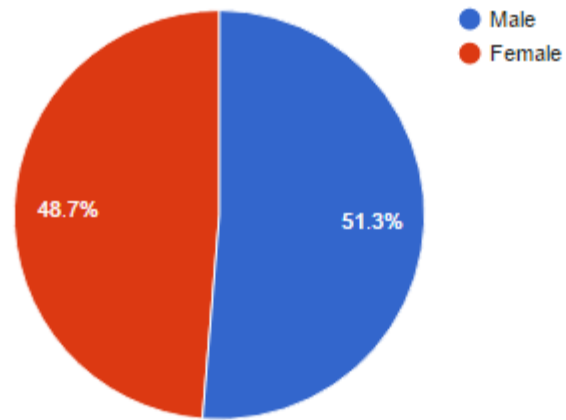

National Council Survey

Overall Results

1. Demographics
2. Faith & Involvement
3. Communications
4. Council
5. Resources
6. National, District and Local Services
7. Tithing

Demographics

Gender

Generation

Age

Faith & Involvement

On average, how often have you attended Sunday Service in the past year?

On a scale of 1-10, how important is faith to you?

On a scale of 1-10, how involved are you in your local community?