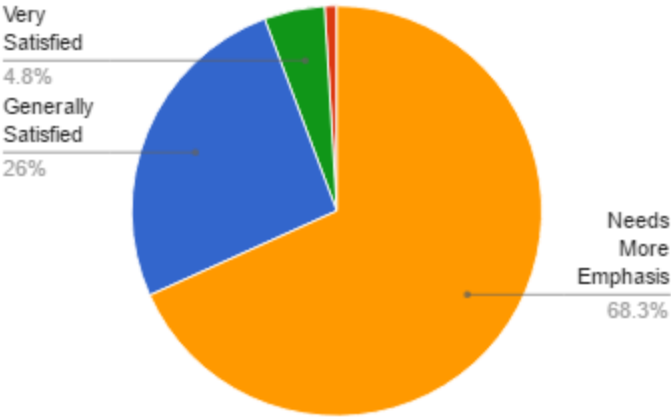

Locally: Helping members understand how to contribute their unique gifts as expressions of their faith.