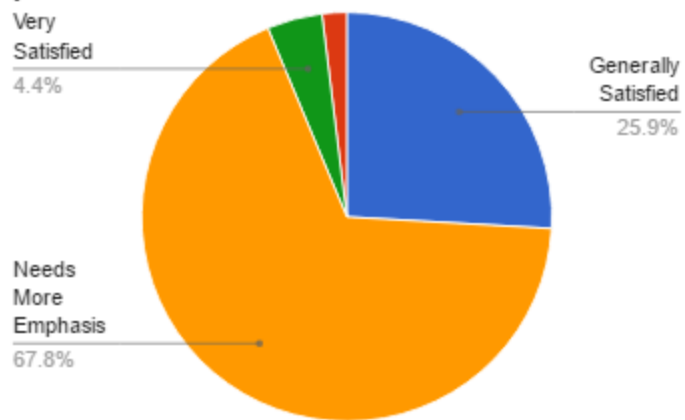

District-wide: Developing programs to build inter-generational unity and cooperation

District-wide: Providing DP Education (for adults)

District-wide: Providing DP Education (for children/youth)

Locally: Providing counseling opportunities for members to deal with personal or marital problems.