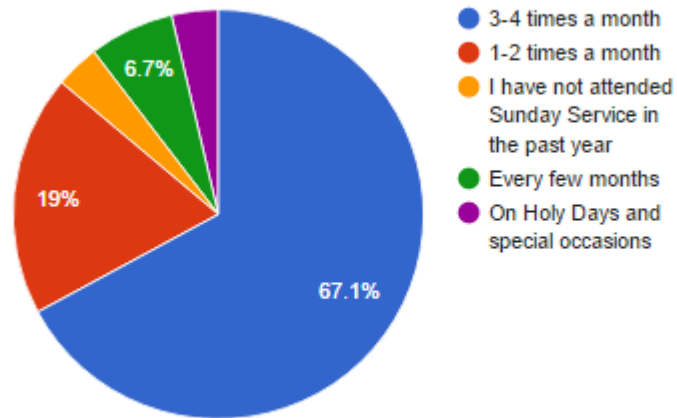

National Council Survey

Overall Results

1. Demographics
2. Faith & Involvement
3. Communications
4. Council
5. Resources
6. National, District and Local Services
7. Tithing

Demographics

Gender

Generation

Age

Faith & Involvement

On average, how often have you attended Sunday Service in the past year?

On a scale of 1-10, how important is faith to you?

On a scale of 1-10, how involved are you in your local community?