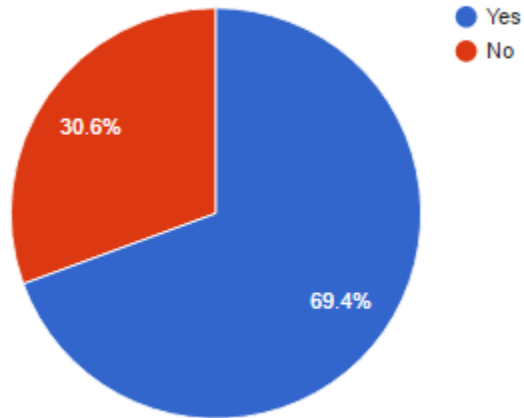

On a scale of 1-10, how important do you think the Blessing is in your life?

Which of the following aspects plays the biggest role in keeping you active in your church community?

Which of the following aspects plays the biggest role in keeping you inspired?

Council

Do you know who is on your local council?

Do you feel that the makeup of your local council is an accurate representation of the overall voice of your community?

The establishment of a Local Council has been a positive step in promoting communication and/or participation of both first- and second-generation Unificationists in our community affairs.