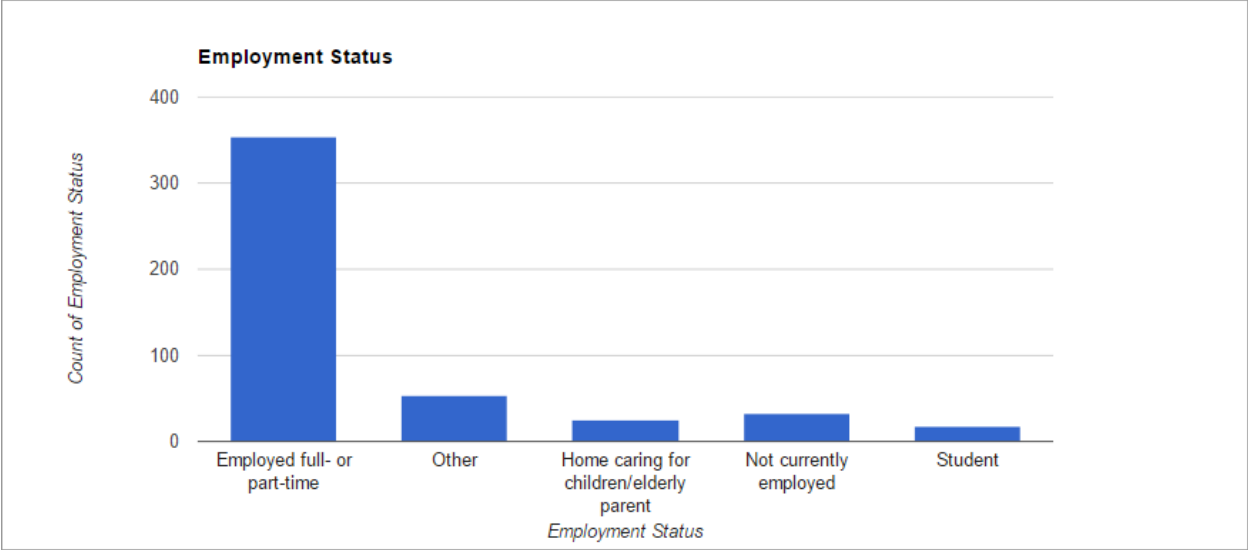

National Council Survey

Overall Results

1. Demographics
2. Faith & Involvement
3. Communications
4. Council
5. Resources
6. National, District and Local Services
7. Tithing

Demographics

Gender

Generation

Age

Faith & Involvement

On average, how often have you attended Sunday Service in the past year?

On a scale of 1-10, how important is faith to you?

On a scale of 1-10, how involved are you in your local community?