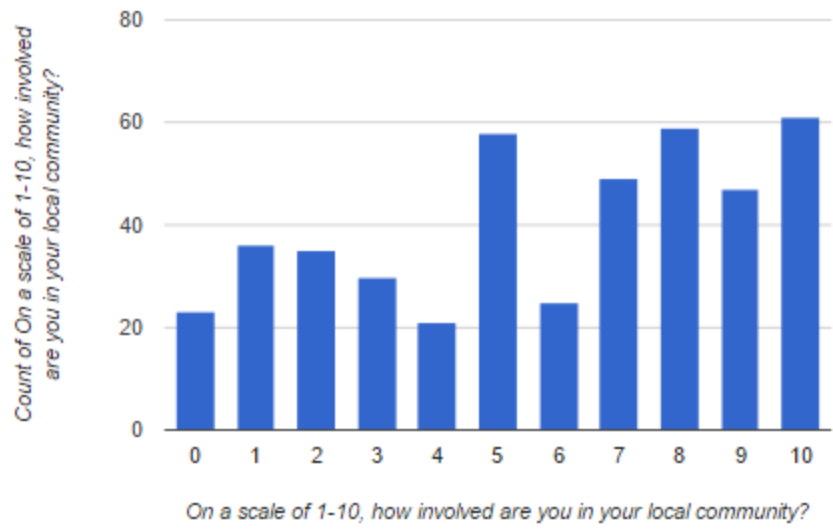

Faith & Involvement

On average, how often have you attended Sunday Service in the past year?

On a scale of 1-10, how important is faith to you?

On a scale of 1-10, how involved are you in your local community?

On a scale of 1-10, how important do you think the Blessing is in your life?

Which of the following aspects plays the biggest role in keeping you active in your church community?

Which of the following aspects plays the biggest role in keeping you inspired?