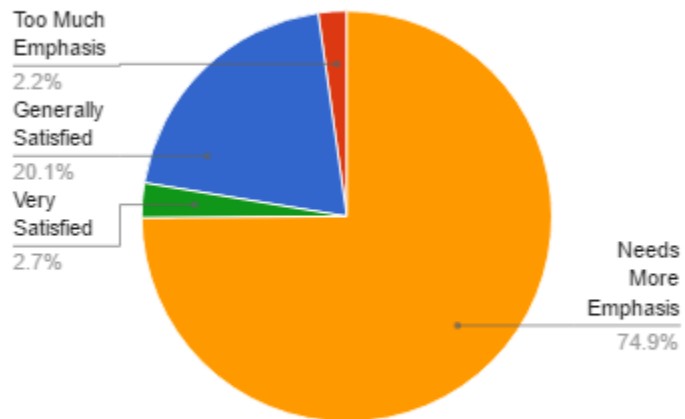

District-wide: Developing programs to build inter-generational unity and cooperation

District-wide: Providing DP Education (for adults)

District-wide: Providing DP Education (for children/youth)

Locally: Providing counseling opportunities for members to deal with personal or marital problems.