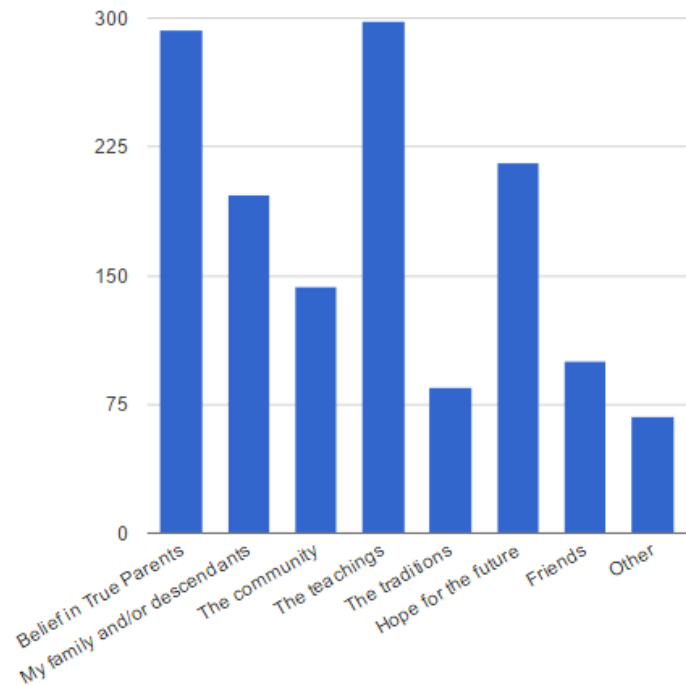

National Council Survey

Overall Results

1. Demographics
2. Faith & Involvement
3. Communications
4. Council
5. Resources
6. National, District and Local Services
7. Tithing

Demographics

Gender

Generation

Age

Faith & Involvement

On average, how often have you attended Sunday Service in the past year?

On a scale of 1-10, how important is faith to you?

On a scale of 1-10, how involved are you in your local community?

On a scale of 1-10, how important do you think the Blessing is in your life?

Which of the following aspects plays the biggest role in keeping you active in your church community?

Which of the following aspects plays the biggest role in keeping you inspired?