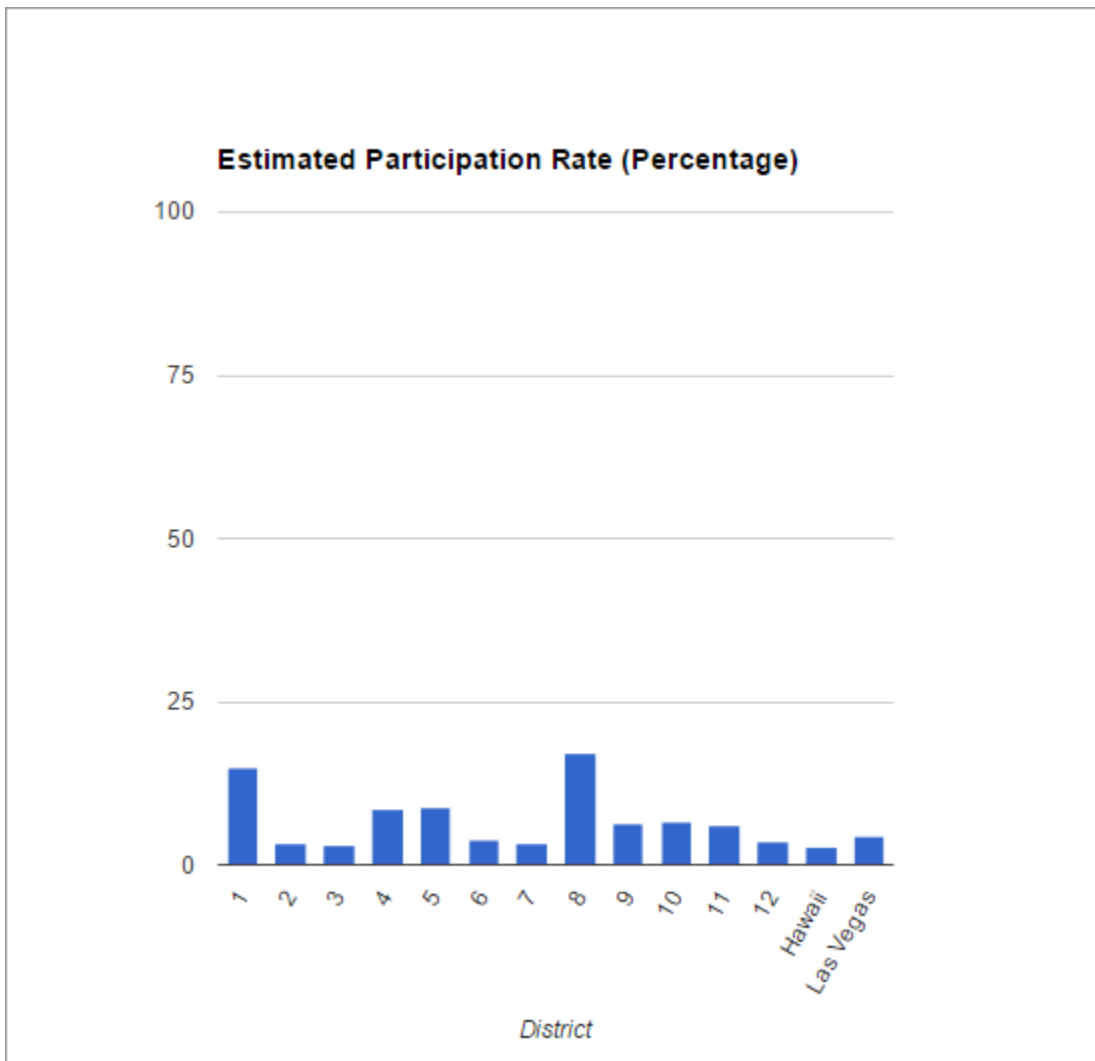

National Council Survey

Overall Results

1. Demographics
2. Faith & Involvement
3. Communications
4. Council
5. Resources
6. National, District and Local Services
7. Tithing

Demographics

Gender

Generation

Age

Faith & Involvement

On average, how often have you attended Sunday Service in the past year?

On a scale of 1-10, how important is faith to you?

On a scale of 1-10, how involved are you in your local community?