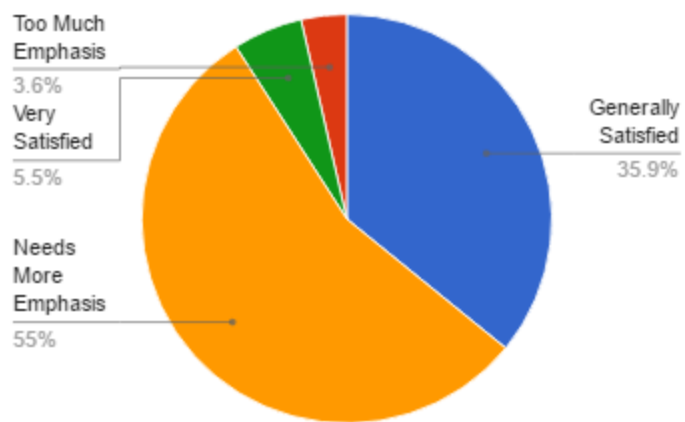

Locally: Helping members deepen their personal relationship with God and True Parents.