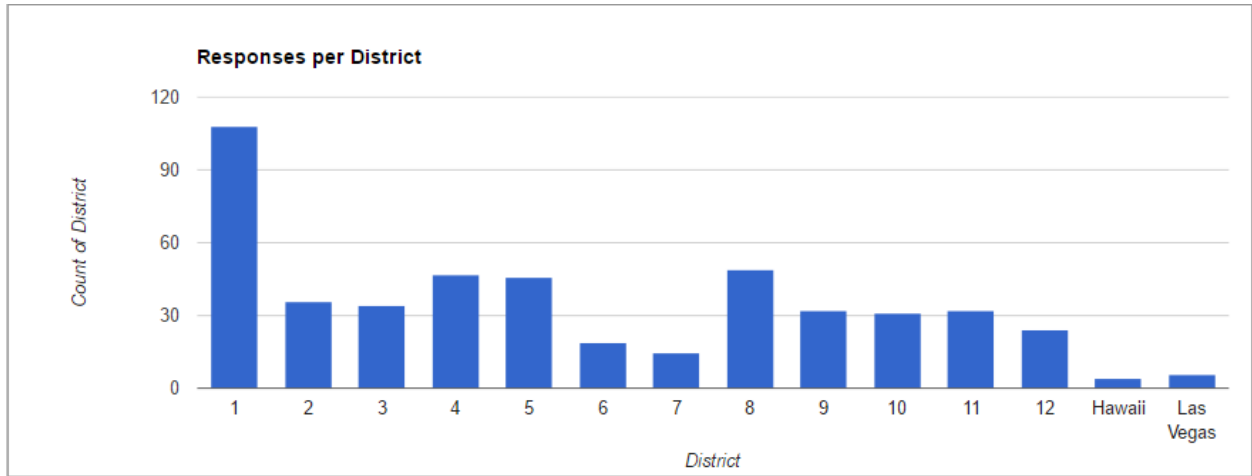

National Council Survey

Overall Results

1. Demographics
2. Faith & Involvement
3. Communications
4. Council
5. Resources
6. National, District and Local Services
7. Tithing

Demographics

Gender

Generation

Age

Faith & Involvement

On average, how often have you attended Sunday Service in the past year?

On a scale of 1-10, how important is faith to you?

On a scale of 1-10, how involved are you in your local community?