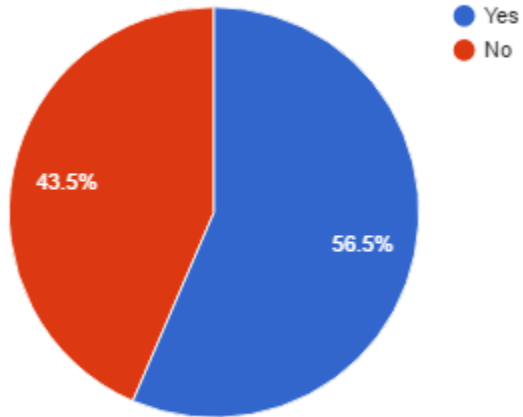

On a scale of 1-10, how important do you think the Blessing is in your life?

Which of the following aspects plays the biggest role in keeping you active in your church community?

Which of the following aspects plays the biggest role in keeping you inspired?

Council

Do you know who is on your local council?

Do you feel that the makeup of your local council is an accurate representation of the overall voice of your community?

The establishment of a Local Council has been a positive step in promoting communication and/or participation of both first- and second-generation Unificationists in our community affairs.