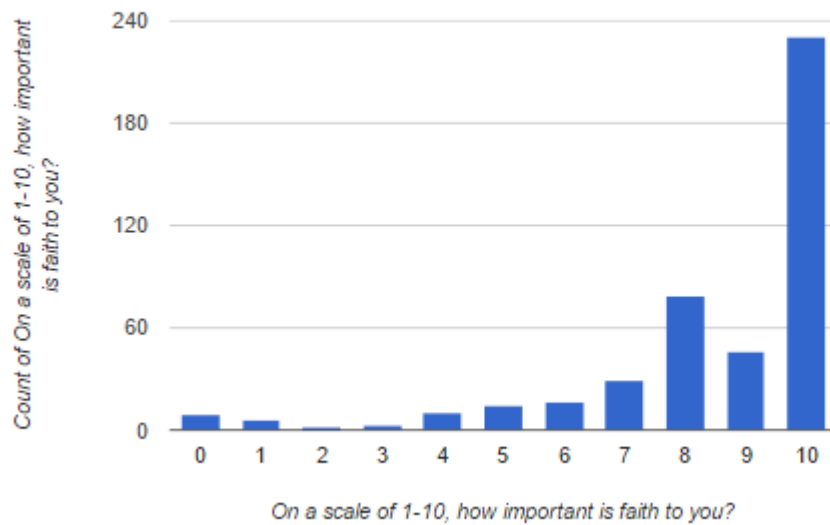

National Council Survey

Overall Results

1. Demographics
2. Faith & Involvement
3. Communications
4. Council
5. Resources
6. National, District and Local Services
7. Tithing

Demographics

Gender

Generation

Age

Faith & Involvement

On average, how often have you attended Sunday Service in the past year?

On a scale of 1-10, how important is faith to you?

On a scale of 1-10, how involved are you in your local community?