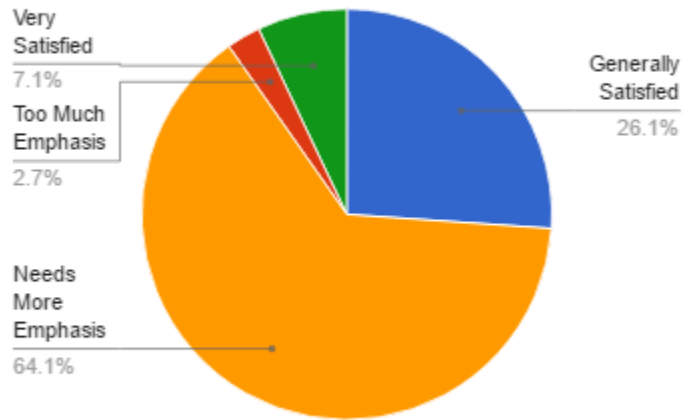

District-wide: Developing programs to build inter-generational unity and cooperation

District-wide: Providing DP Education (for adults)

District-wide: Providing DP Education (for children/youth)

Locally: Providing counseling opportunities for members to deal with personal or marital problems.