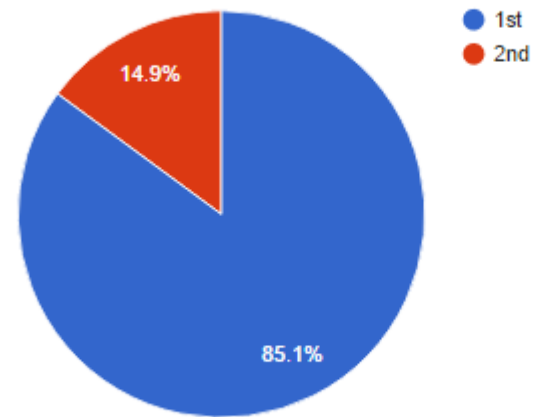

National Council Survey

Overall Results

1. Demographics
2. Faith & Involvement
3. Communications
4. Council
5. Resources
6. National, District and Local Services
7. Tithing

Demographics

Gender

Generation

Age

Faith & Involvement

On average, how often have you attended Sunday Service in the past year?

On a scale of 1-10, how important is faith to you?

On a scale of 1-10, how involved are you in your local community?