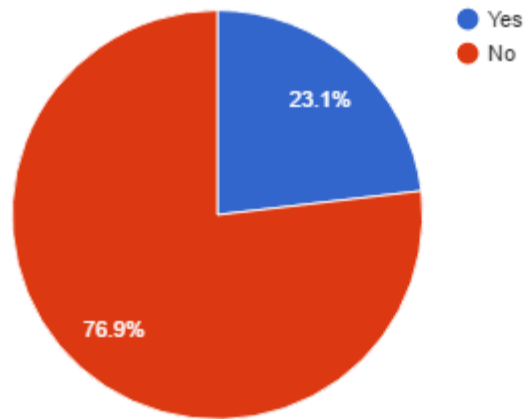

Locally: Helping members deepen their personal relationship with God and True Parents.

Locally: Helping members understand how to contribute their unique gifts as expressions of their faith.

Tithing

Do you have concerns or hesitations about donating to support your local church activities?