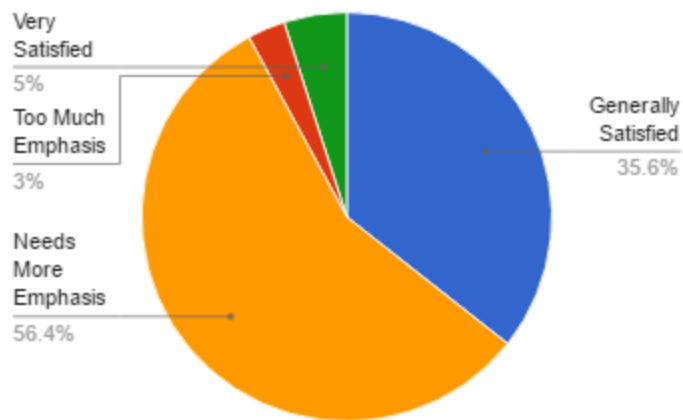

District-wide: Developing programs to build inter-generational unity and cooperation

District-wide: Providing DP Education (for adults)

District-wide: Providing DP Education (for children/youth)

Locally: Providing counseling opportunities for members to deal with personal or marital problems.