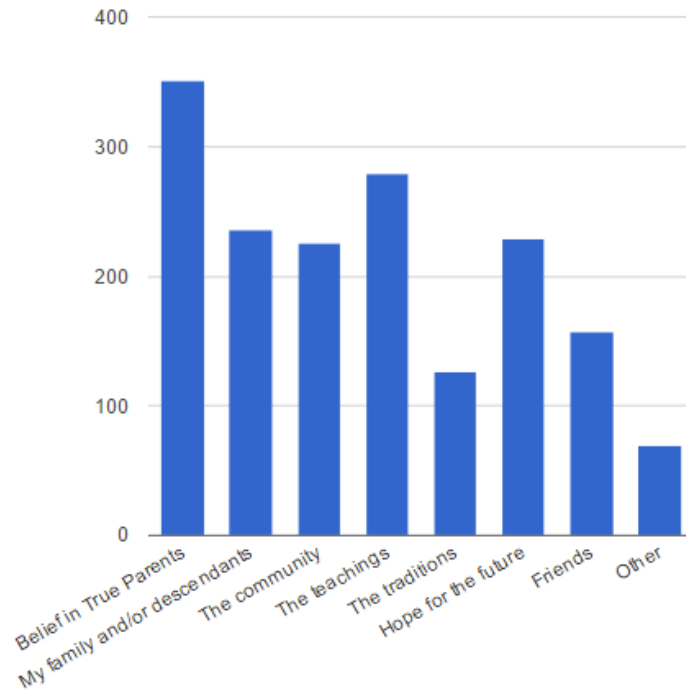

Faith & Involvement

On average, how often have you attended Sunday Service in the past year?

On a scale of 1-10, how important is faith to you?

On a scale of 1-10, how involved are you in your local community?

On a scale of 1-10, how important do you think the Blessing is in your life?

Which of the following aspects plays the biggest role in keeping you active in your church community?

Which of the following aspects plays the biggest role in keeping you inspired?