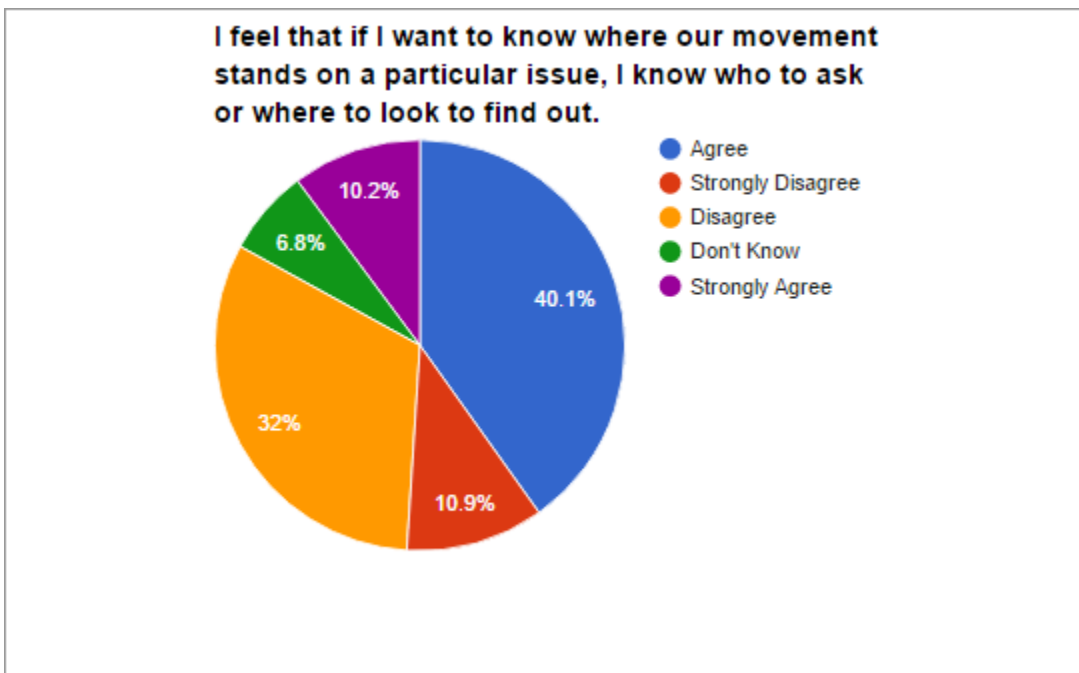

Communications