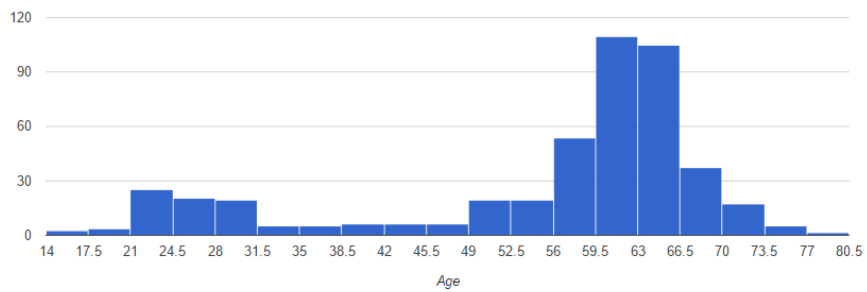

National Council Survey

Overall Results

1. Demographics
2. Faith & Involvement
3. Communications
4. Council
5. Resources
6. National, District and Local Services
7. Tithing

Demographics

Gender

Generation

Age

Faith & Involvement

On average, how often have you attended Sunday Service in the past year?

On a scale of 1-10, how important is faith to you?

On a scale of 1-10, how involved are you in your local community?