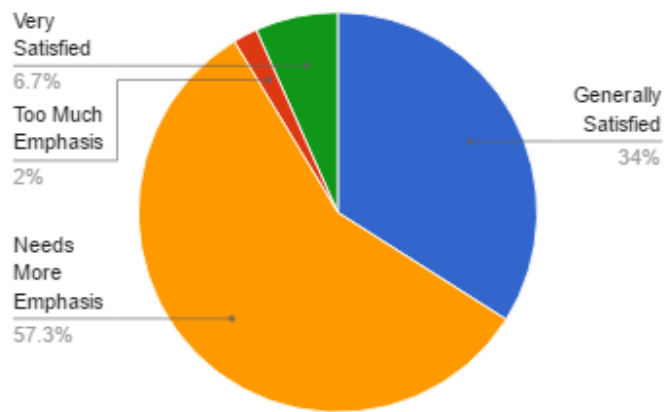

District-wide: Developing programs to build inter-generational unity and cooperation

District-wide: Providing DP Education (for adults)

District-wide: Providing DP Education (for children/youth)

Locally: Providing counseling opportunities for members to deal with personal or marital problems.