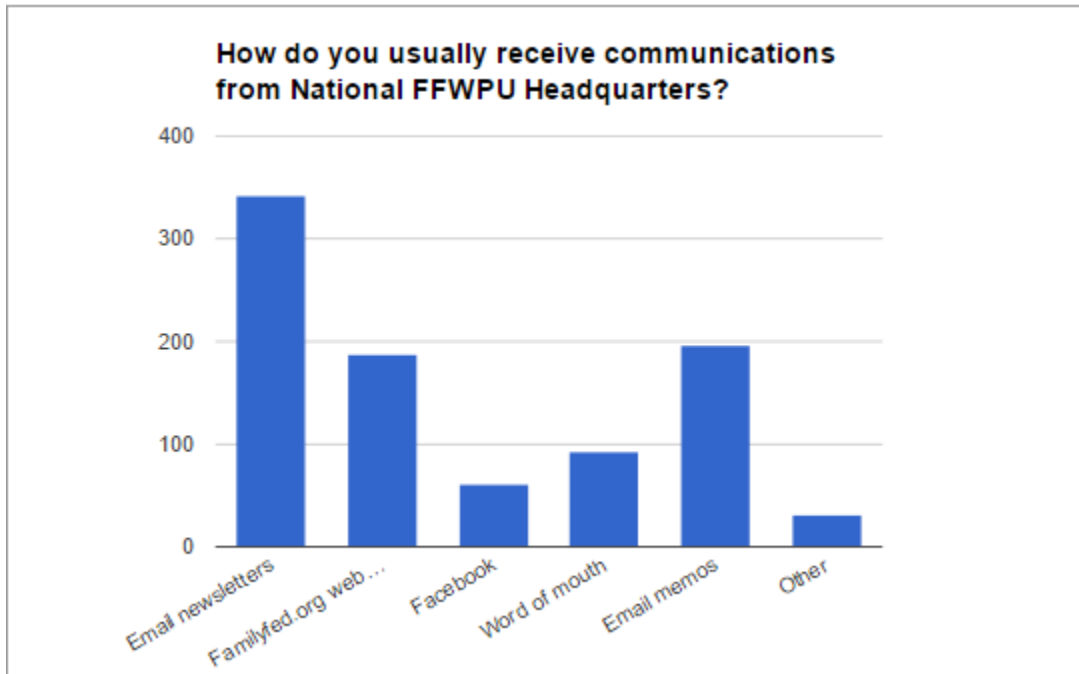

Communications