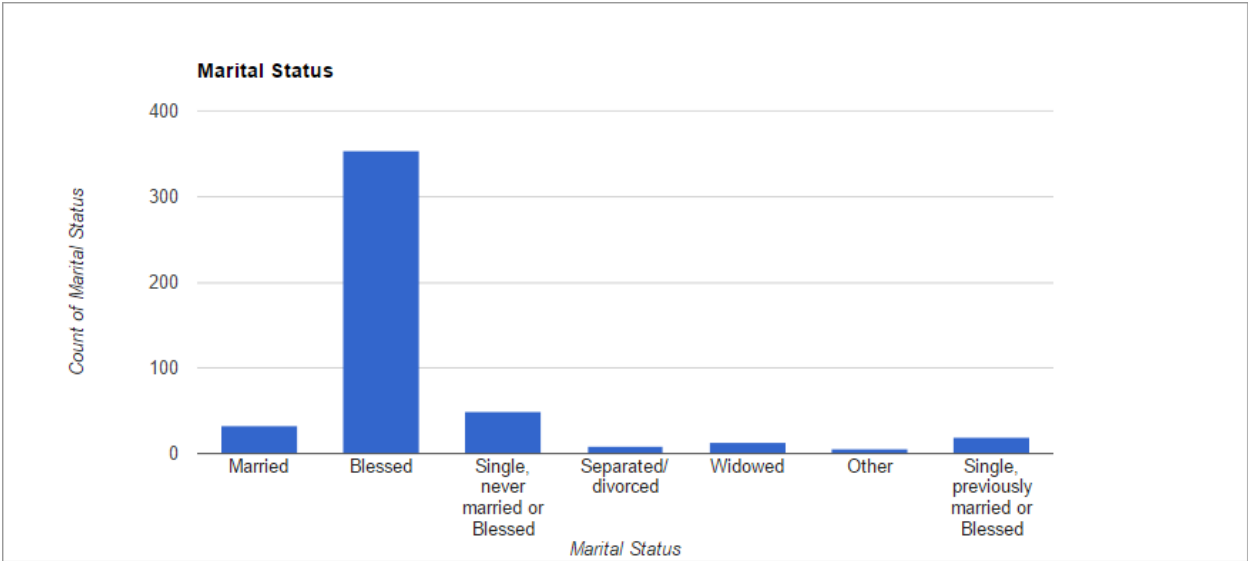

National Council Survey

Overall Results

1. Demographics
2. Faith & Involvement
3. Communications
4. Council
5. Resources
6. National, District and Local Services
7. Tithing

Demographics

Gender

Generation

Age

Faith & Involvement

On average, how often have you attended Sunday Service in the past year?

On a scale of 1-10, how important is faith to you?

On a scale of 1-10, how involved are you in your local community?